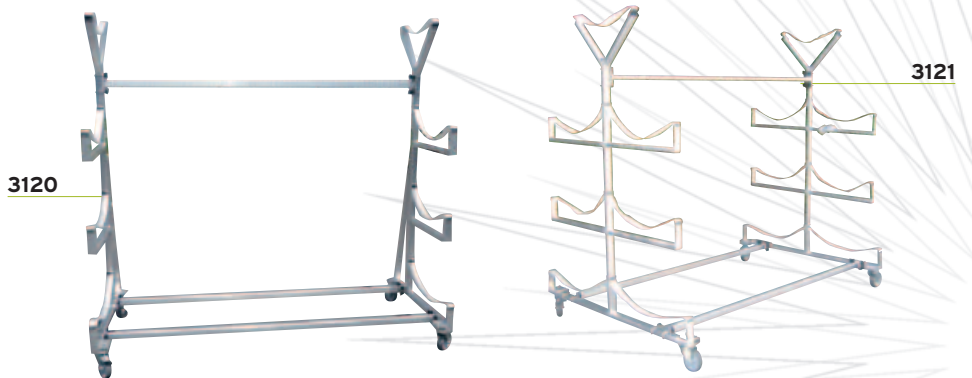

COLLECTIVITÉS SAILING CENTERS

3120 ▶ Présentoir alu 4 canoës
Display alu for 4 kayaks

3121 ▶ Présentoir alu 7 canoës
Display alu for 7 kayaks

3123 ▶ Présentoir alu 4 SUP
avec roulettes directionnelles
Display alu for 4 Stand Up Paddle. Swivel wheels

3124 ▶ Présentoir alu 6 SUP
avec roulettes directionnelles
Display for 6 Stand Up Paddle. Swivel wheels

3209 ▶ Chariot galva porte 75 gilets/trapèzes
Trolley for 75 life jackets/harnesses

3115 ▶ Chariot alu porte 8 PAV/canoës/SUP
8 windsurfs/SUP/kayaks trolley alu

3226 ▶ Chariot galva porte 8 PAV/canoës/SUP
8 windsurfs/SUP/kayaks trolley galvanized steel

3116 ▶ Option tractage

3221 ▶ Chariot galva porte 8 canoës/kayaks/PAV/SUP
4 roues dont 2 directionnelles
Trolley for 8 canoes/kayaks/windsurf/Stand Up
Paddles 2 front directional wheels galvanized steel

Le 3221 est un châssis de base sur lequel
il est possible de faire une caisse, un porte-gilets...

Structure of 3221 can do everything as box,
trolley for life jackets...

Avec option
tractage

OPTION

Tractage et sangle, nous consulter.