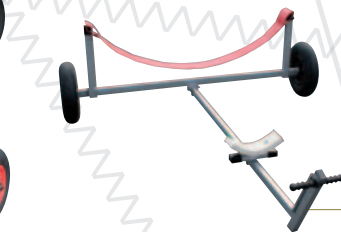

ASK US

Many models available !

Modèle 1