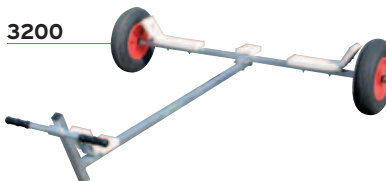

78515 > Support entretoise chariot empilable Pico 1839T
Front support for trolley Pico 1839T

78516 > Rondelle nylon pour chariot Laser West Mersea
Nylon washer for West Mersea trolley

78911 > Kit 3 supports entretoise chariot empilable Vago
Trolley stacker sup set Vago

78912 > Support entretoise avant chariot empilable Laser
One pour chariot 2639A Front support for trolley laser one

3180

3200

1839T

3285

3182

3182L

78911