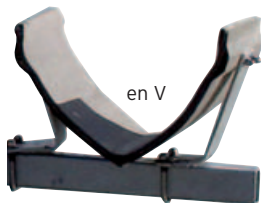

7622

7598 en U
7599 en V