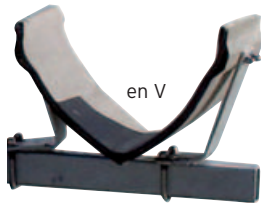

7622

7598 en U
7599 en V