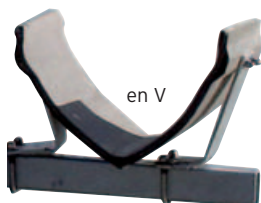

7622

7598 en U
7599 en V